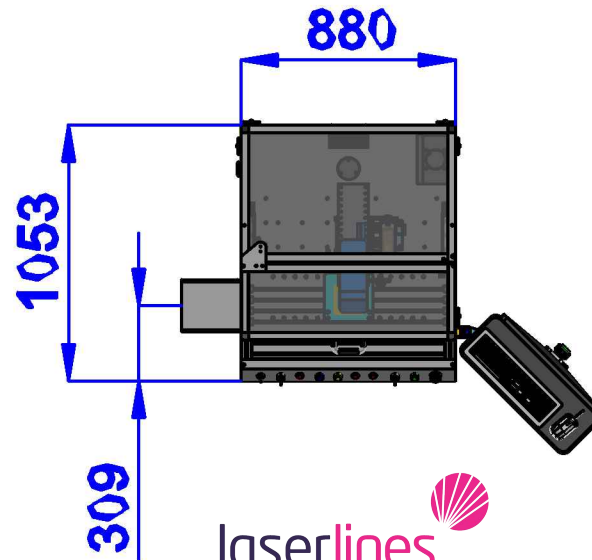

WITH FOCAL 160 FROM 0 TO 500

laserlines 
 01295 672500
 lasers@laserlines.co.uk
 www.laserlines.co.uk

MPH 60 XL MOUSE HOLE